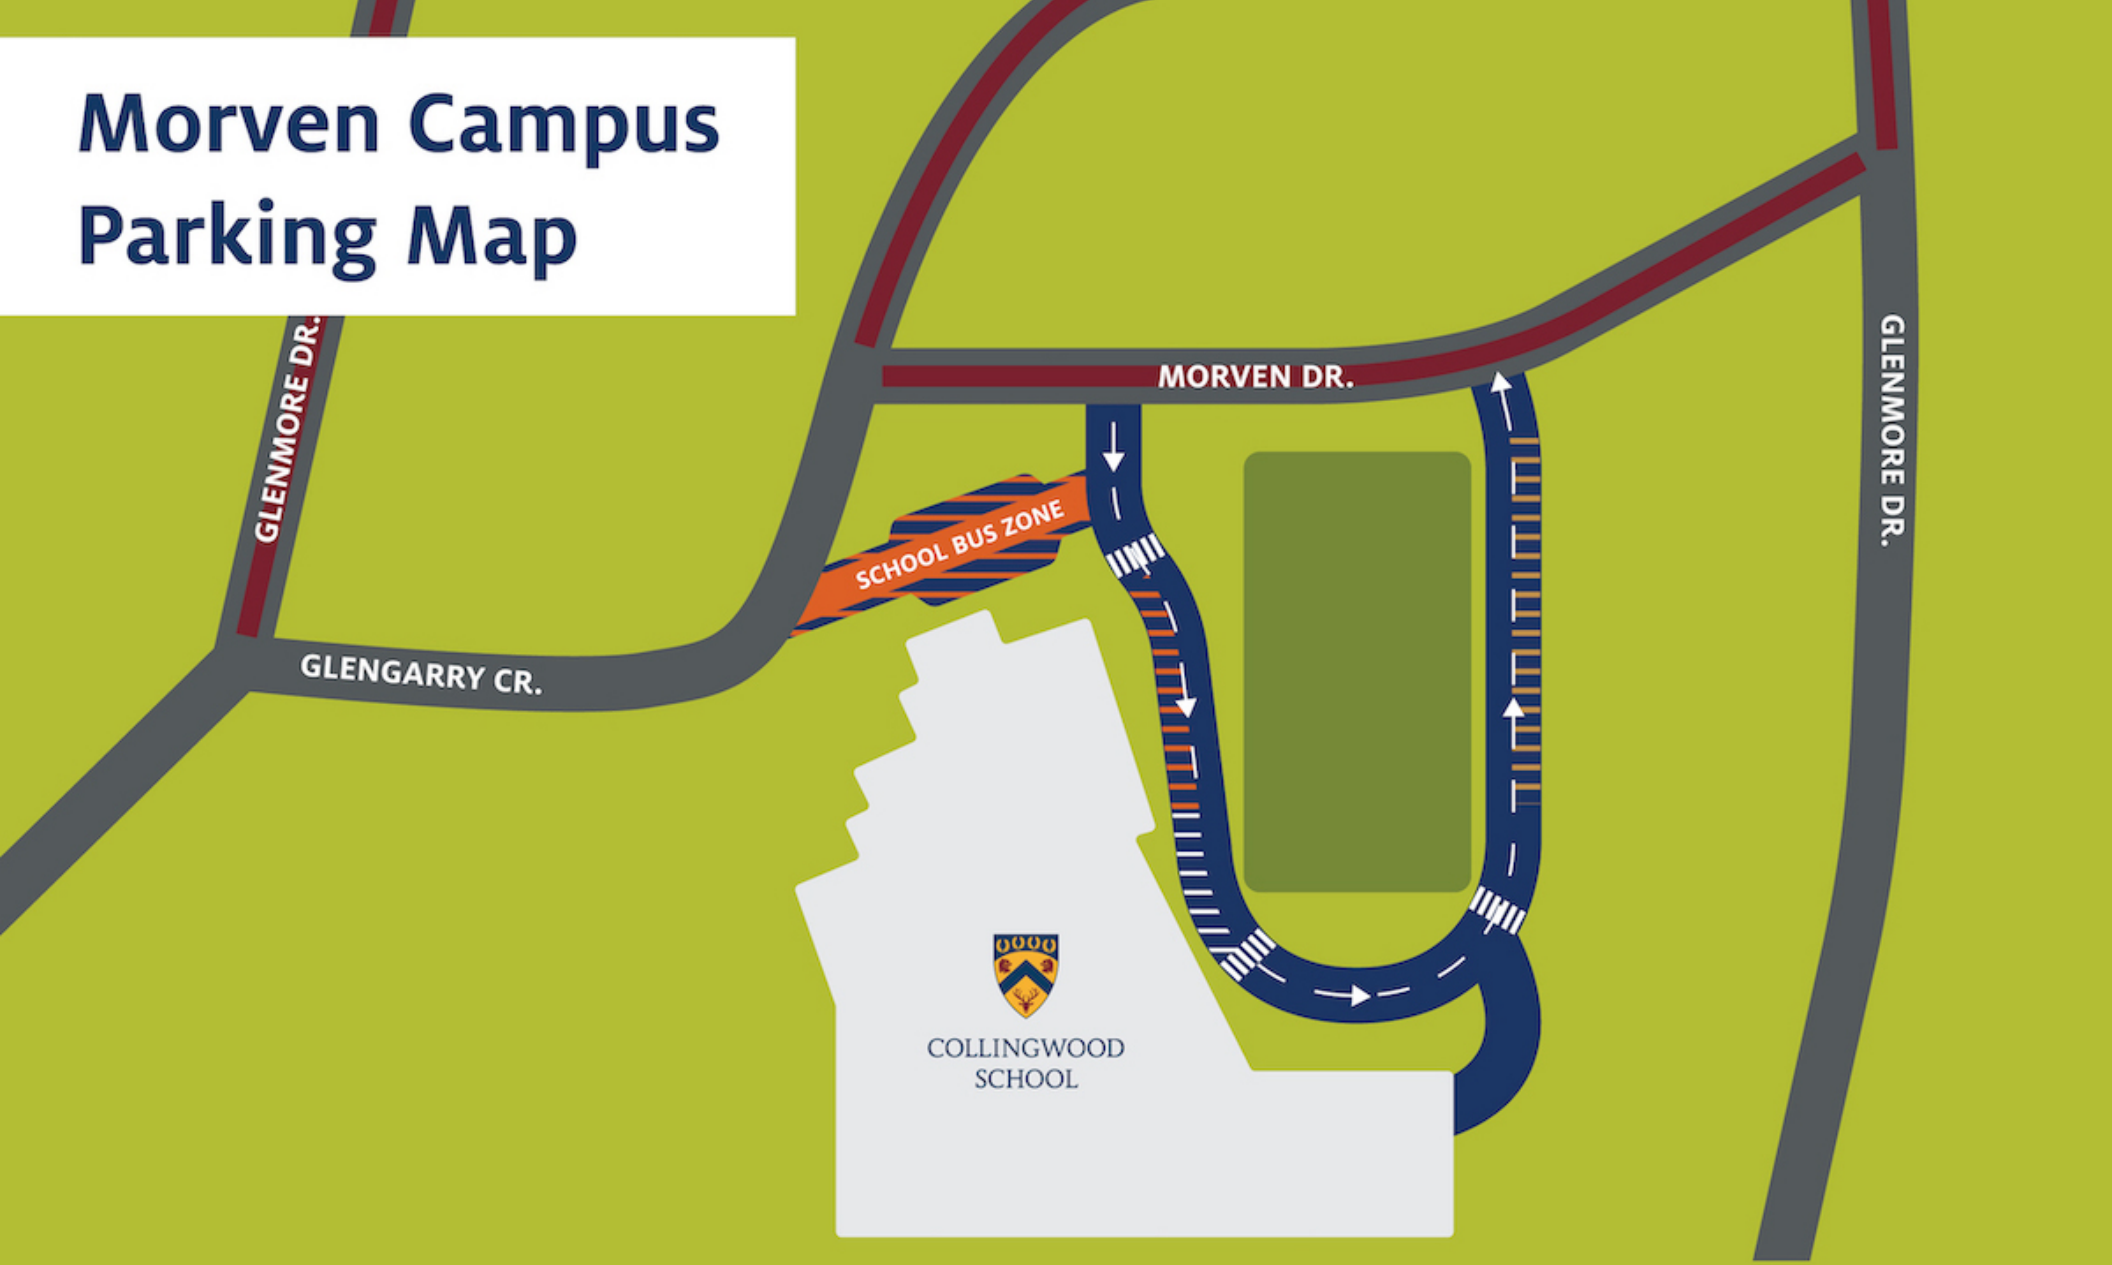

# Morven Campus Parking Map

## LEGEND

- |  |  |  |
|--|--|--|
|  Pick Up/Drop Off Zone  |  School Bus Zone            |  Municipal Streets - No Parking Zone: 8am-5pm Mon-Fri |
|  Cross Walk             |  School Parking             |  Municipal Streets                                    |
|  One-Way Direction Only |  Special Event Parking Only |  Rodger Wright Way                                    |