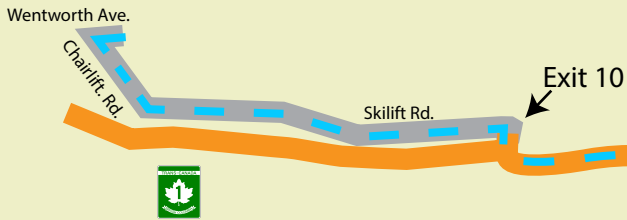

Campus Directions

DIRECTIONS from Morven to Wentworth Campus:

Head east onto Morven Dr. towards Glenmore Dr.
 Turn Right onto Glenmore Dr.
 Turn Right onto Deep Dene Rd.
 Turn Left onto Stevens Dr.
 At the Roundabout, take the 2nd exit onto Taylor Way
 Turn right onto Hwy 1 Westbound
 Take exit 10 for 21st Street/Westhill Drive
 Continue onto Skilift Rd.
 At the Roundabout, take the 1st exit onto Chairlift Rd.
 Turn Right onto Wentworth Ave.

Collingwood School
 Morven Campus (Grades 8-12)
 70 Morven Dr.
 West Vancouver

Collingwood School
 Wentworth Campus (JK-7)
 2605 Wentworth Ave.
 West Vancouver

DIRECTIONS from Wentworth to Morven Campus

Turn Left on Chairlift Rd.
 At the roundabout, take the 2nd exit Skilift Rd.
 Turn Right onto 21st
 Turn Left onto Hwy 1 Eastbound
 Take exit 13 for Taylor Way
 Turn Left onto Taylor Way
 At the roundabout, take the 1st exit onto Stevens Dr.
 Turn Right onto Bonnymuir Dr.
 Turn Right onto Glenmore Dr.
 Turn Right onto Glengarry Crescent
 Turn Right onto Morven Dr.

Legend:

- Roads (Grey line)
- Route (Blue dashed line)
- Hwy (Orange line)

Wentworth Campus
 604.925.8375

Morven Campus
 604.925.3331