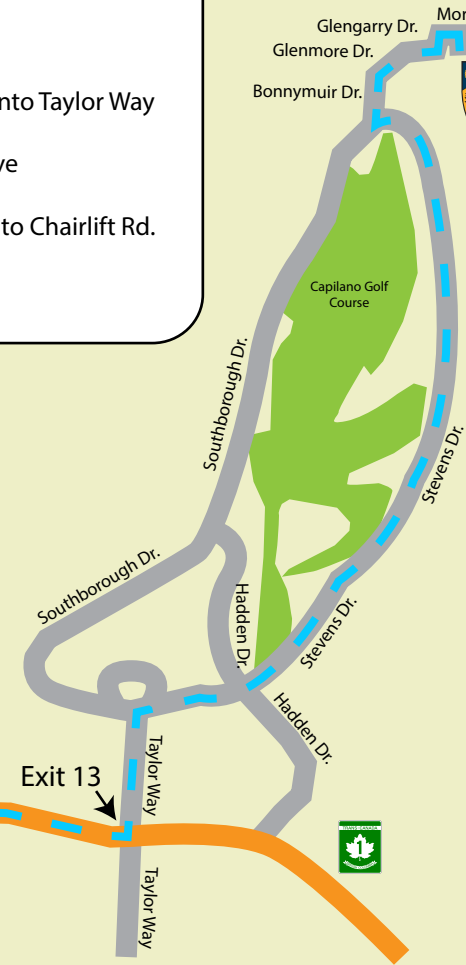

Campus Directions

DIRECTIONS from Morven to Wentworth Campus:

Head east onto Morven Dr. towards Glenmore Dr.
 Turn Right onto Glenmore Dr.
 Turn Right onto Deep Dene Rd.
 Turn Left onto Stevens Dr.
 At the Roundabout, take the 2nd exit onto Taylor Way
 Turn right onto Hwy 1 Westbound
 Take exit 10 for 21st Street/Westhill Drive
 Continue onto Skilift Rd.
 At the Roundabout, take the 1st exit onto Chairlift Rd.
 Turn Right onto Wentworth Ave.

Collingwood School
 Morven Campus (Grades 8-12)
 70 Morven Dr.
 West Vancouver

Collingwood School
 Wentworth Campus (JK-7)
 2605 Wentworth Ave.
 West Vancouver

DIRECTIONS from Wentworth to Morven Campus

Turn Left on Chairlift Rd.
 At the roundabout, take the 2nd exit Skilift Rd.
 Turn Right onto 21st
 Turn Left onto Hwy 1 Eastbound
 Take exit 13 for Taylor Way
 Turn Left onto Taylor Way
 At the roundabout, take the 1st exit onto Stevens Dr.
 Turn Right onto Bonnymuir Dr.
 Turn Right onto Glenmore Dr.
 Turn Right onto Glengarry Crescent
 Turn Right onto Morven Dr.

Legend:

- Roads (Grey line)
- Route (Blue dashed line)
- Hwy (Orange line)

Wentworth Campus
 604.925.8375

Morven Campus
 604.925.3331